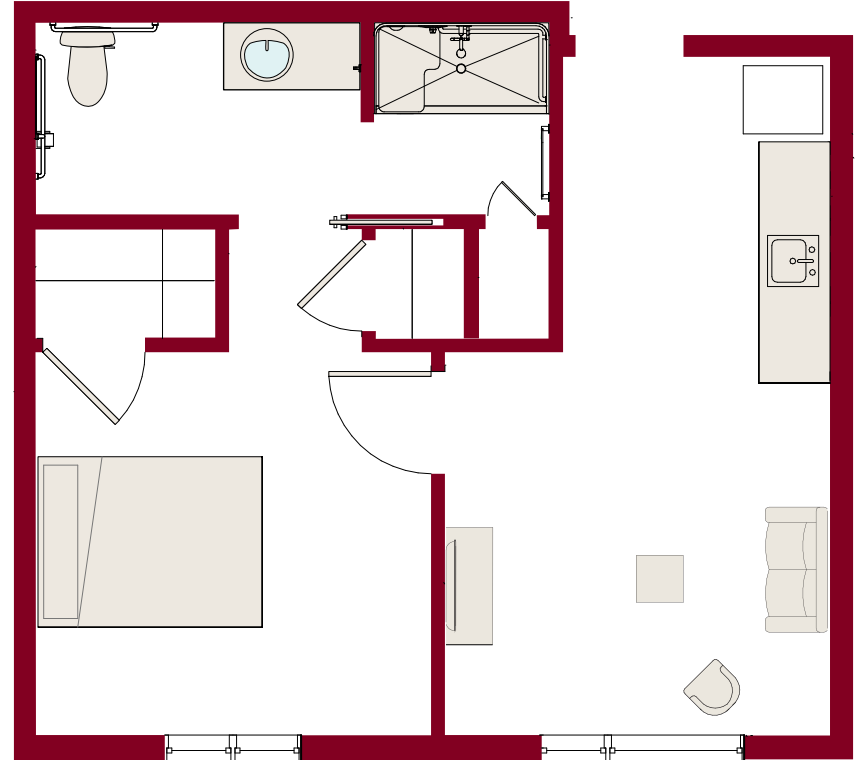

# Assisted Living Floor Plans

## Palmetto

Alcove | Approx. 371 square feet

## Lantana

One Bedroom | Approx. 477 square feet

These floor plans are an example of several that will be available.  
References to square footage and room dimensions are approximate.