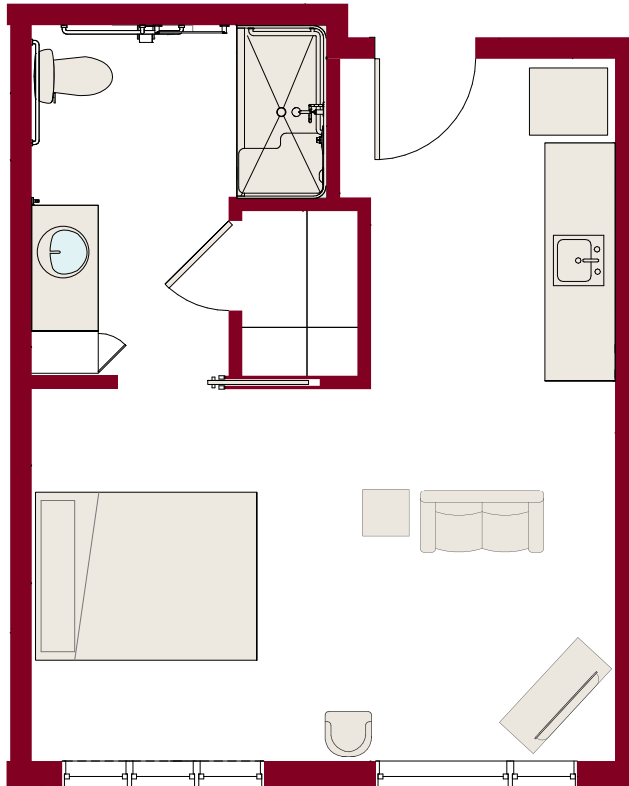

# Assisted Living Floor Plans

## Palmetto

Alcove | Approx. 371 square feet

## Lantana

One Bedroom | Approx. 477 square feet

These floor plans are an example of several that will be available.  
References to square footage and room dimensions are approximate.