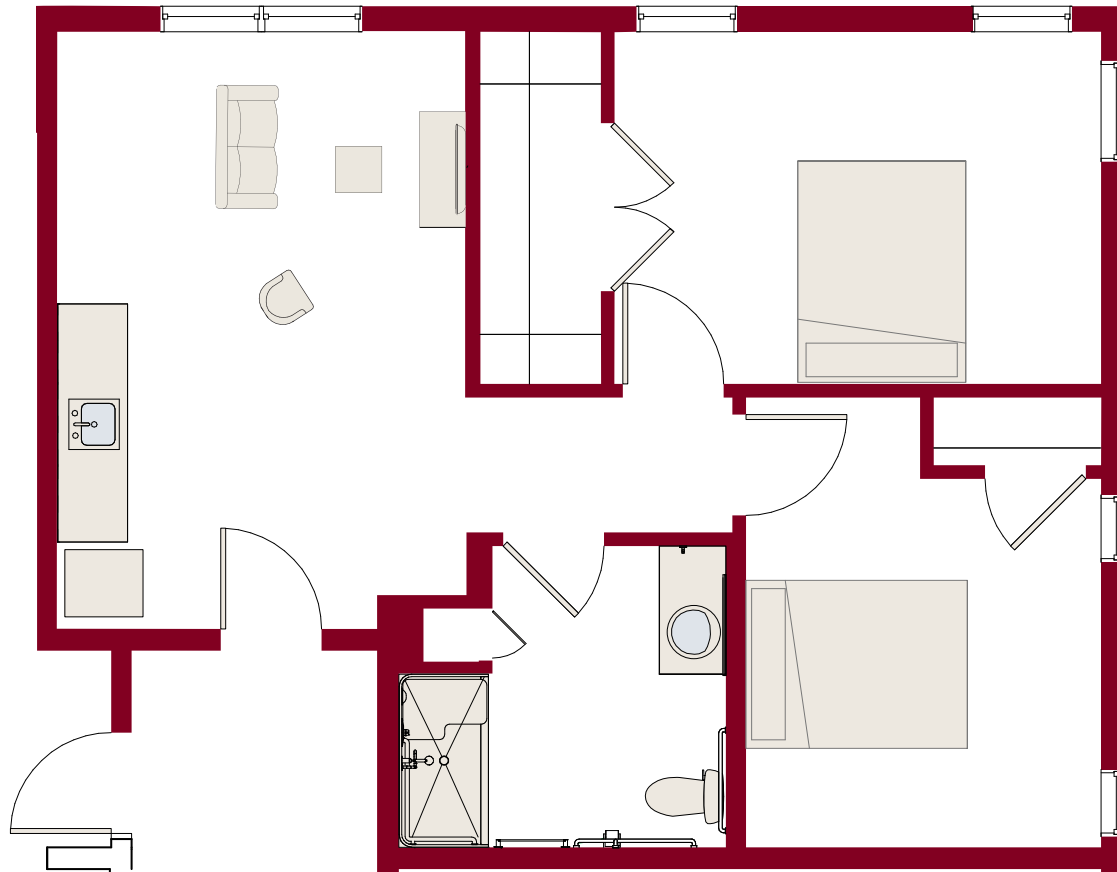

# Assisted Living Floor Plans

## Esperanza

Two Bedroom | Approx. 686 square feet

These floor plans are an example of several that will be available.  
References to square footage and room dimensions are approximate.